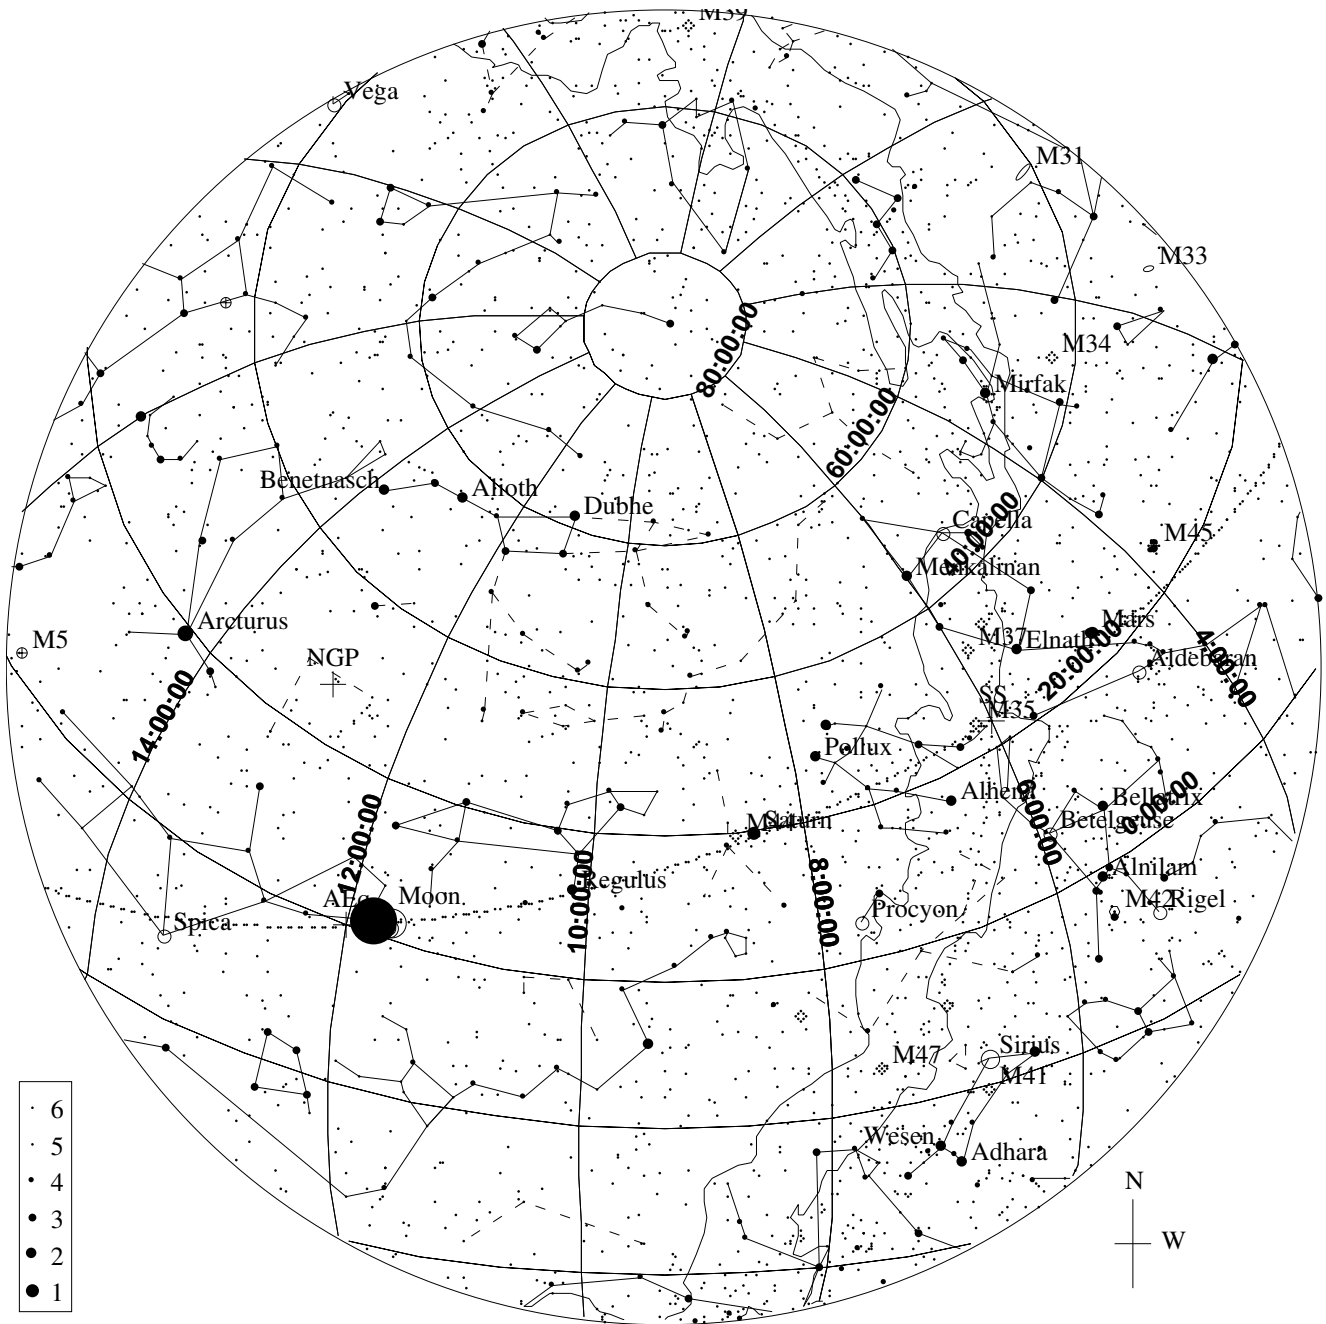

Rochester sky at 10 PM, Mar 14 2006

XEphem Alt/Az Sky View
Rochester, New York

Center RA: 9:19:28.4
 Declination: 43:11:08
 Epoch: 2000.00
 Altitude: 90:00:00
 Azimuth: 180:00:00
 Field Width: 180:00

Grid Steps:
 RA: 2:00:00
 Dec: 20:00:00

Julian Date: 2453809.62500
 Sidereal Time: 9:19:54
 UTC Date: 3/15/2006
 UTC Time: 3:00:00
 Latitude: 43:09:41 N
 Longitude: 77:36:21 W