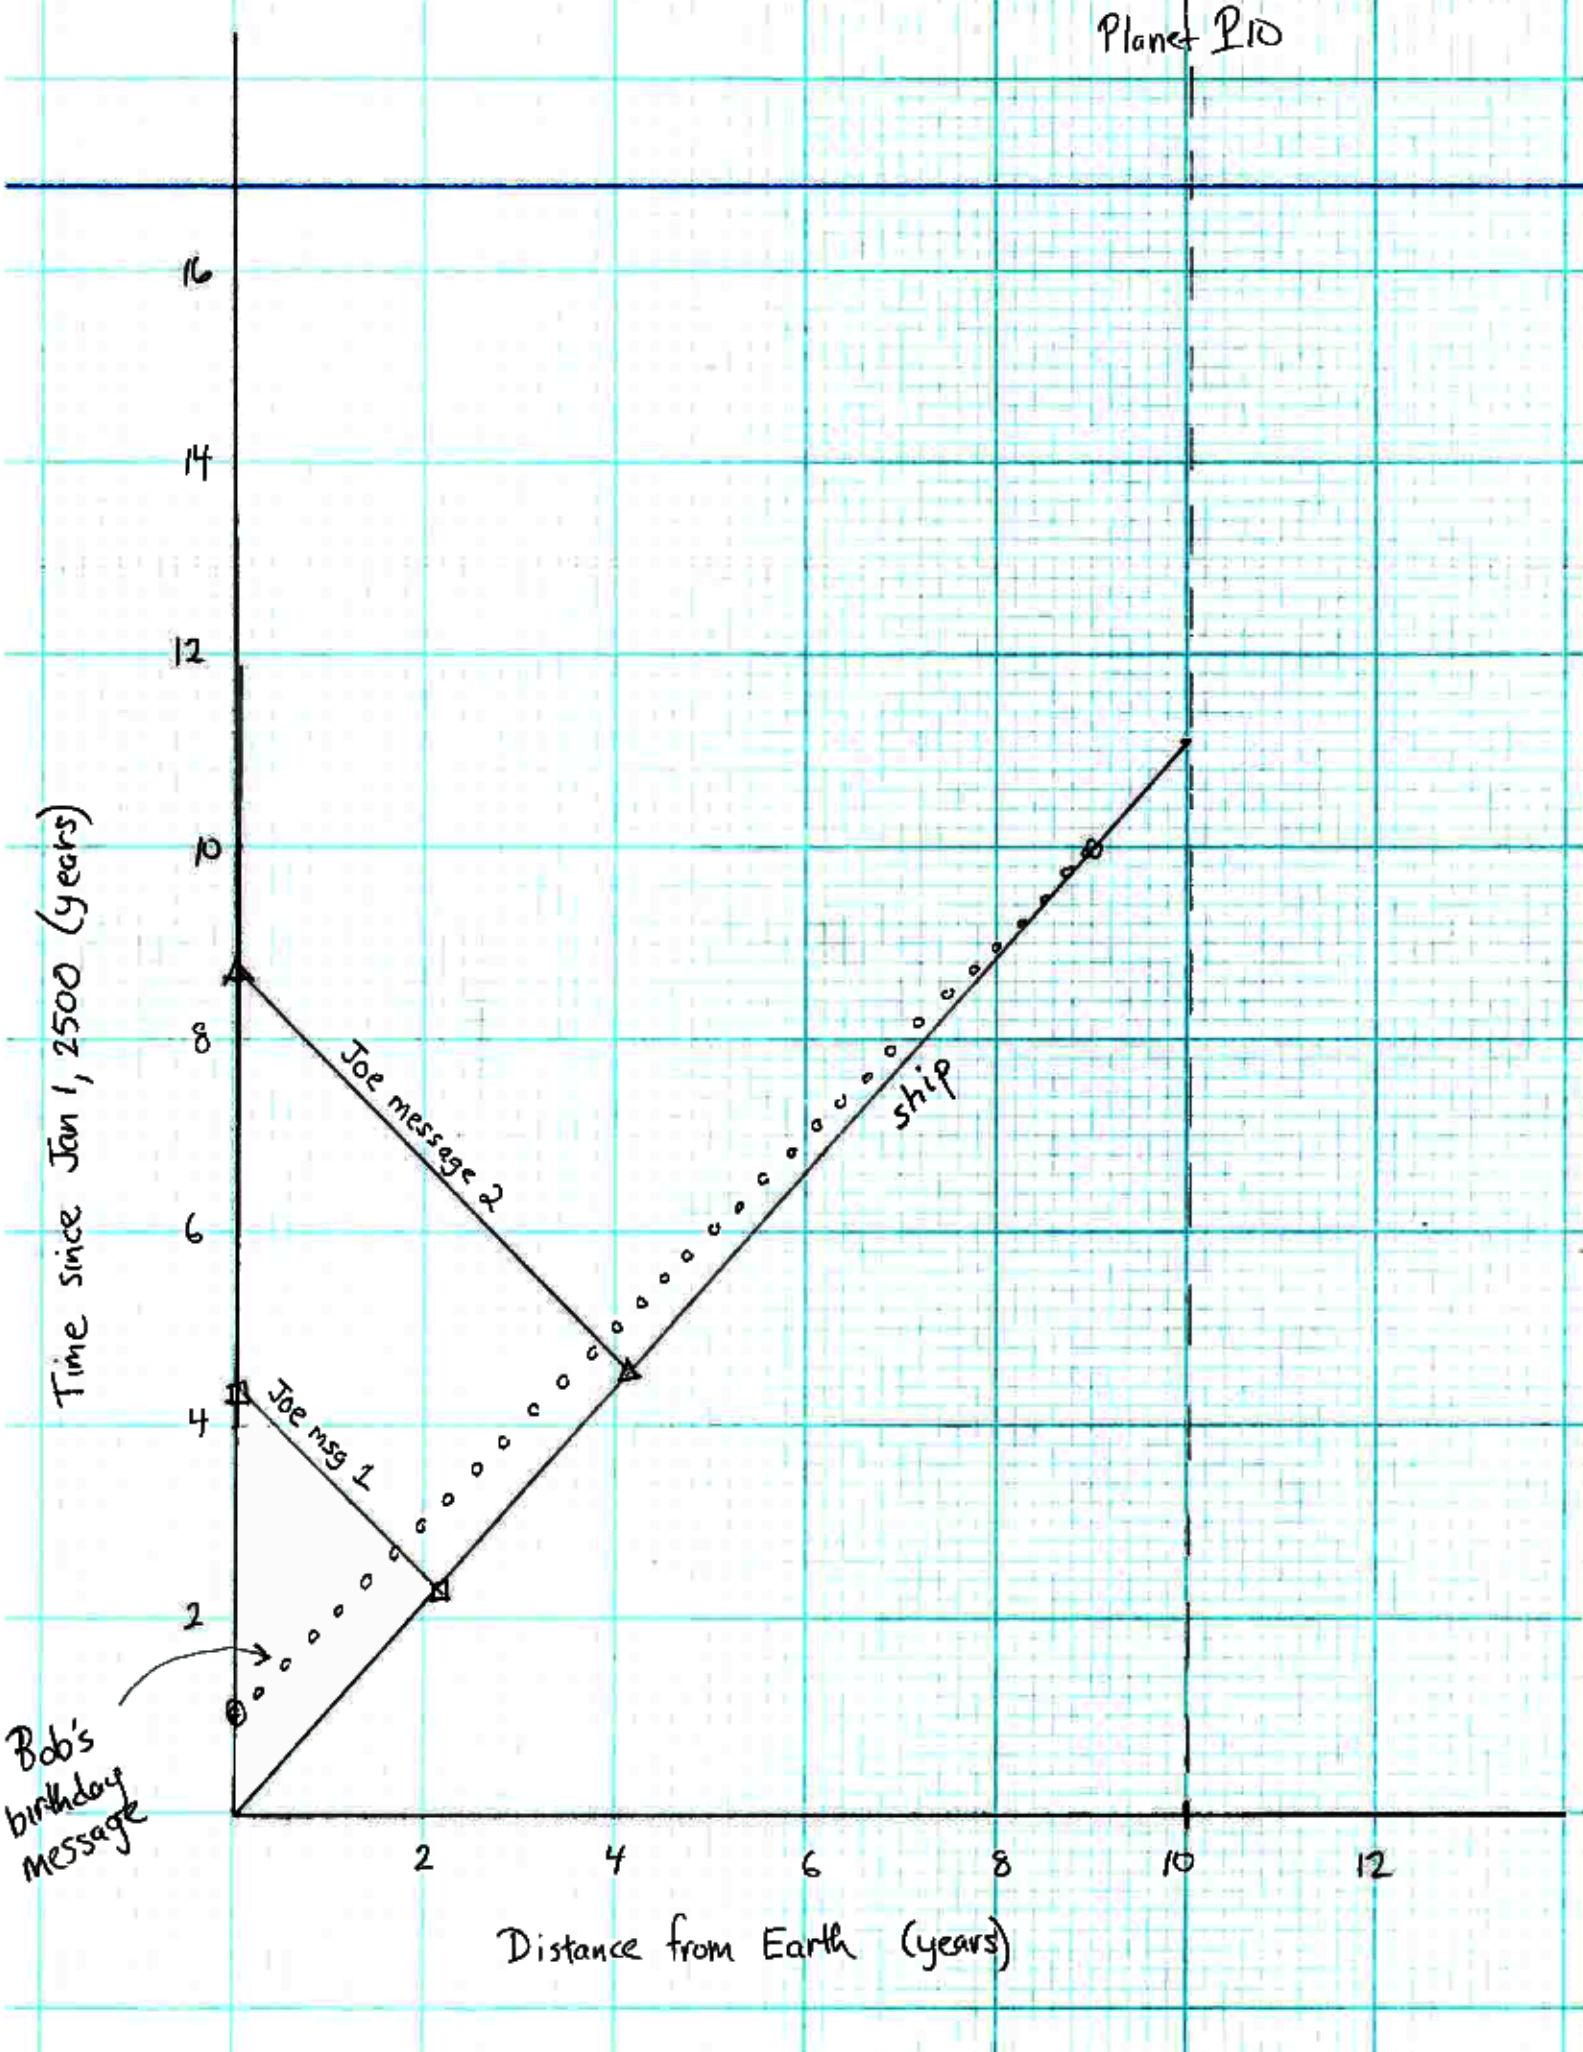

Planet P10

Time since Jan 1, 2500 (years)

Distance from Earth (years)

Bob's birthday message

Joe msg 1

Joe message 2

ship

Planet P10